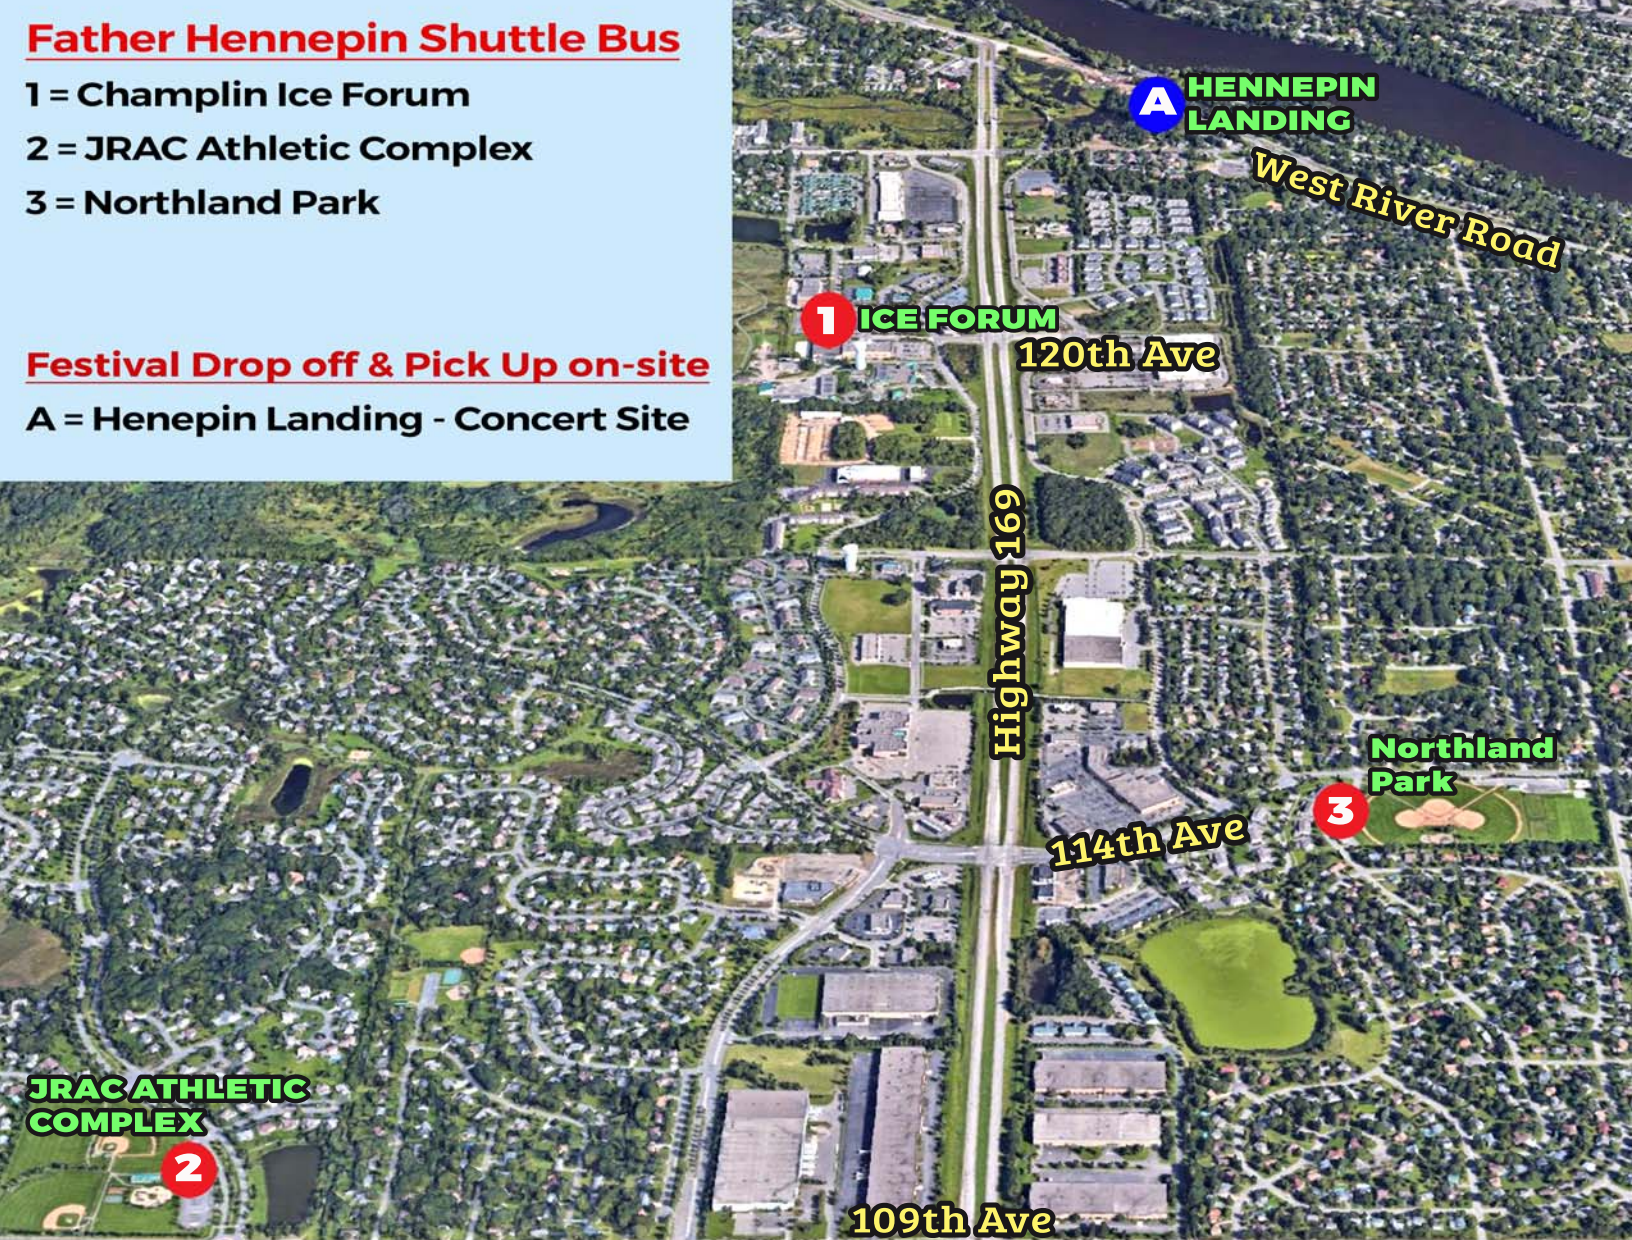

# Father Hennepin Shuttle Bus

- 1 = Champlin Ice Forum
- 2 = JRAC Athletic Complex
- 3 = Northland Park

## Festival Drop off & Pick Up on-site

A = Henepin Landing - Concert Site

Shuttle Bus Provided By **First Student**

FESTIVAL SHUTTLE BUS HOURS				
MAP #	PICK-UP/DROP OFF	FRIDAY	SATURDAY	SUNDAY
1	Champlin Ice Fourm	5:00 p.m. - 12:30 a.m.	12:00 p.m. - 1:00 a.m.	12:00 - 6:00 p.m.
2	Northland Park	5:00 p.m. - 12:30 a.m.	5:00 p.m. - 12:30 a.m.	
3	JRAC Athletic Complex	5:00 p.m. - 12:30 a.m.	5:00 p.m. - 12:30 a.m.	
A	HENNEPIN LANDING	5:00 p.m. - 12:30 a.m.	Noon - 12:30 a.m.	12:00 - 6:00 p.m.

MAP #	PICK-UP/DROP OFF	LOCATION	SATURDAY ONLY
1	Champlin Ice Fourm	12165 Ensign Ave	Noon - 12:30 a.m.
2	Northland Park	8001 - 114th Ave N	5:00 p.m. - 12:30 a.m.
3	JRAC Athletic Complex	10951 Elm Creek Parkway	5:00 p.m. - 12:30 a.m.
A	HENNEPIN LANDING	Festival/Concert drop off and pick-up area	Noon - 12:30 a.m.